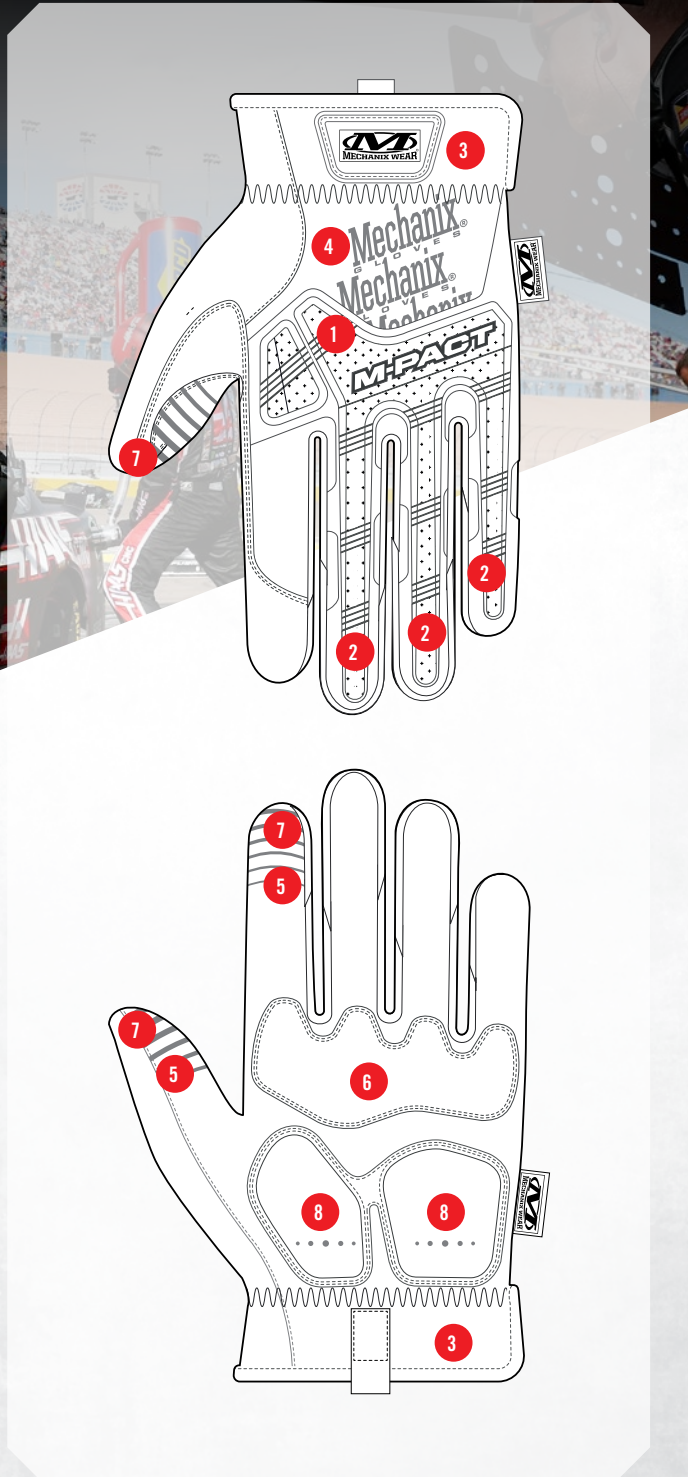

## IMPACT-RESISTANT HAND PROTECTION

Make an M-Pact® on the job. The Open-Cuff M-Pact protects working hands with Thermoplastic Rubber (TPR) knuckle protection that absorbs blunt force impact and meets EN 388 impact standard. The Open-Cuff M-Pact features an easy on/off stretch elastic cuff and D30® palm padding to dissipate high-impact energy as the day goes on.

### FEATURES

- 1 Thermoplastic Rubber (TPR) impact protection meets EN 2121XP impact standard.
- 2 Thermoplastic Rubber (TPR) pinch-point fingertip protection.
- 3 Comfortable stretch elastic closure creates a seamless fit to your wrist.
- 4 Breathable TrekDry® keeps your hands cool and comfortable.
- 5 Touchscreen capable synthetic leather keeps you connected.
- 6 Armortex® palm reinforcement supports added durability.
- 7 Reinforced index finger and thumb deliver added durability where you need it most.
- 8 D30® palm padding absorbs impact and vibration.
- 9 Machine washable.