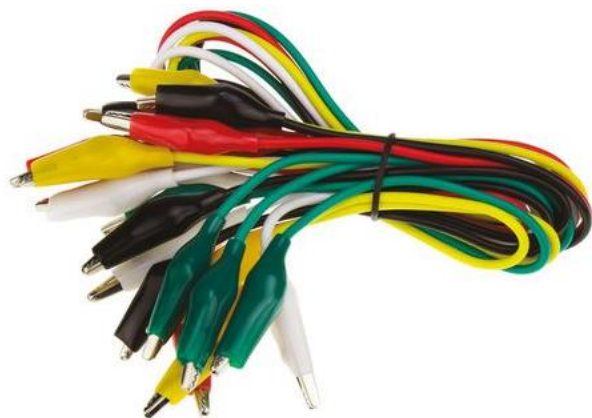

ENGLISH

Datasheet

Stock No: 161-6511

RS Pro Test Lead

Product Details

Clips with Leads

Leads terminated at each end with insulated crocodile clips. Supplied as a set of 10 leads in pairs of red, black, green, yellow and white.

Specifications:

Lead Type	Test Lead
Connector Type	Crocodile Clip
Lead Length	500mm